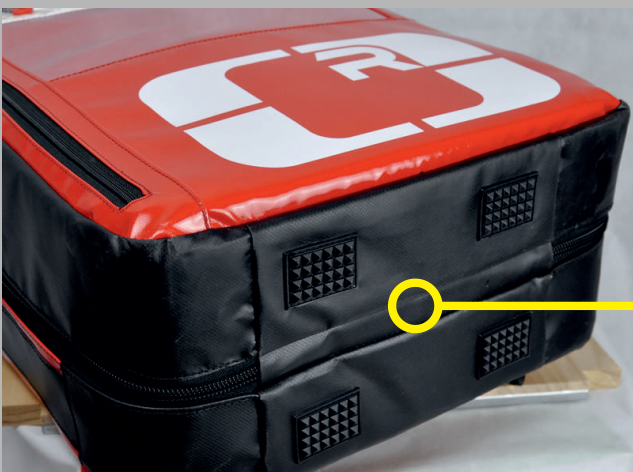

ROCK SNAKE

rescue gear®

N | GROUND
E | W O R K
W | S E R I E S

GROUNDWORK SERIES

Functional, individual and light:

THE BRAND NEW GROUNDWORK SERIES

This emergency backpack is an expert in its field. The focus of this series is primarily on functionality and individuality with low weight. The main compartment offers plenty of space and allows an individual arrangement in the interior. Thanks to its modern design, the bag is not just light, but also very robust.

52

40

22

2400g

46L

Transparent front case for individual labeling and personalization

High-quality reflectors for better visibility

Completely plain and smooth surface over the whole interior area, without Velcro fasteners and hard to reach gaps for easy cleaning

Abrasion protection on the bottom of the backpack to improve durability.

To make cleaning and disinfection as easy as possible, the entire surface of the backpack is made of plain material. The anatomically shaped shoulder straps are adjustable in size and can be stowed in the back if necessary. There is an additional compartment on the front where you can store a stiffneck, for example.